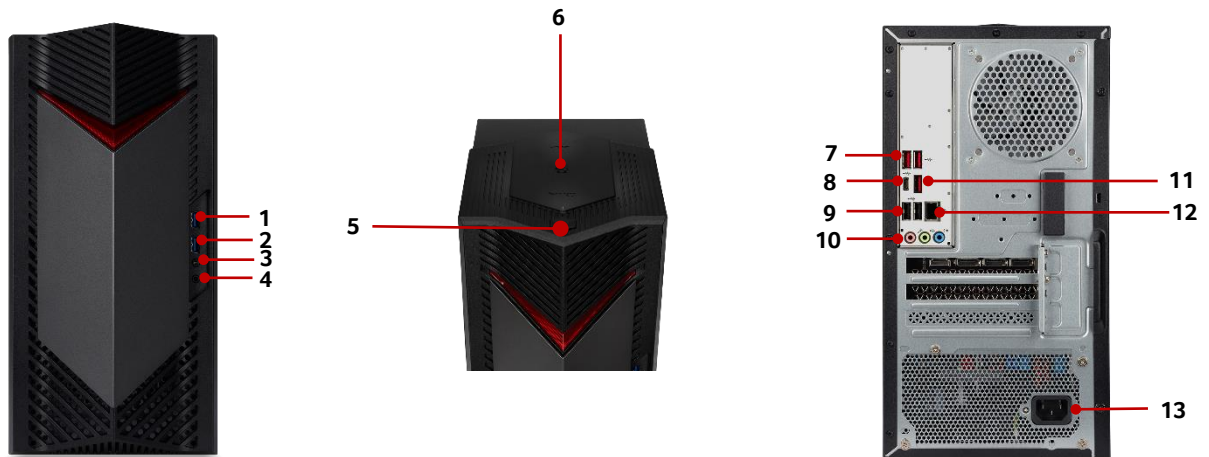

acer

NITRO 50

Product views	<ol style="list-style-type: none"> 1. USB 3.2 Gen 1 port 2. USB 3.2 Gen 1 port 3. Headset / speaker jack 4. Microphone jack 5. Power button 6. Qi wireless charger 7. Two USB 3.2 Gen 2 ports 	<ol style="list-style-type: none"> 8. USB Type-C™ port (USB 3.2 Gen 2x2) 9. Two USB 2.0 ports 10. Audio jacks 11. USB 3.2 Gen 2 port 12. Ethernet (RJ-45) port 13. Power connector
Operating system	Windows 11 Home 64-bit UEFI Shell No OS	
CPU and chipset	AMD RYZEN™ 9 7900 Desktop Processor AMD RYZEN™ 7 7700 Desktop Processor AMD RYZEN™ 5 7600 Desktop Processor	
Memory	16 GB / 8 GB DDR5 4800 MHz UDIMM ● Up to 32 GB of Dual-channel DDR5 4800 MHz	
Storage	Hard disk drive ● 2 TB / 1 TB 3.5-inch 7200 RPM ● 1024 GB / 512 GB / 256 GB M.2 2280 PCI-e Gen4 SSD	
Graphics	AMD Radeon™ RX 7600 with 8 GB of GDDR6 NVIDIA® GeForce RTX™ 4060 with 8 GB of GDDR6	
Audio	DTS:X® Ultra	
Communication	WLAN ● 802.11ax/ac/a/b/g/n, Wi-Fi 6 and Bluetooth® 5 ● 802.11ax/ac/a/b/g/n, Wi-Fi 6E and Bluetooth® 5 LAN ● Realtek® 8118AS Dragon Gigabit Ethernet	
Expansion slot(s)	● PCIe x16 slot: 1 ● M.2 slot (for SSD): 2 ● M.2 slot (for WLAN): 1	
Dimensions	175 (W) x 386 (D) x 392 (H) mm (6.89 x 15.2 x 15.43 inches)	
Power supply and adapter	Power supply ● 500 W PFC, auto-sensing, 80PLUS® Gold, ATX	
Windows Desktop Apps	In-House ● Acer Care Center ● Acer Product Registration ● Acer User Experience Program Framework ● Quick Access	Search ● NitroSense Productivity ● Microsoft Office ● Microsoft Office Installer
System compliance	RoHS	
Options and accessories	● USB keyboard and mouse ● Wireless (2.4 GHz RF) keyboard and mouse ● Wireless charging (Max. output power: 10 W)	
Certification	CE, FCC, CB	